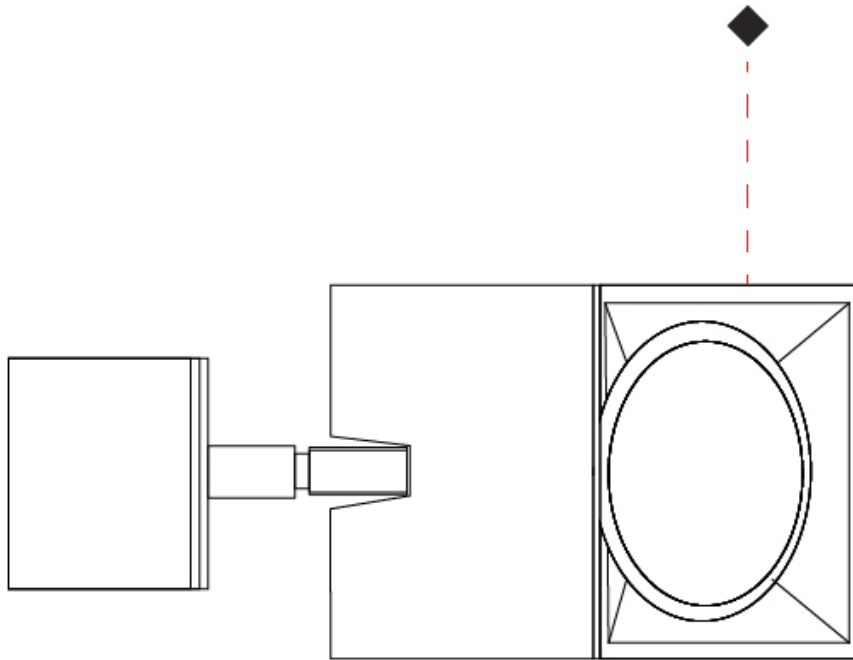

DAU SINGLE SURFACE

D92019-

PROJECT	_____
TYPE	_____
SPECIFIER	_____
QUANTITY	_____
DATE	_____

D