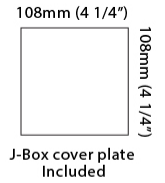

DAU SINGLE SURFACE

D93041-

base number   Finish
Options

PROJECT	_____
TYPE	_____
SPECIFIER	_____
QUANTITY	_____
DATE	_____

1. To build a product code in our configurator select the specify button on the base model # product page
2. To build a manual product code on this datasheet choose from the options listed below in blue font and add the suffix to the base model #

GENERAL

Series: Dau _____
Subseries: Dau Single _____
Brand: Milan _____
Division: Design _____
Mounting Type: Surface _____
Mounting Location: Wall _____
Subcategory: Up/Down Light _____

PHYSICAL

Length (mm): 80 _____
Length (in): 3 1/8 _____
Height (mm): 80 _____
Depth (mm): 101 _____
Height (in): 3 1/8 _____
Depth (in): 4 _____
Extension (mm): 101 _____
Extension (in): 4 _____
Light Distribution: Direct / Indirect _____
Weight (kg): 0.82 _____
Weight (lbs): 1.81 _____
Fixture Finish: BAL / MWL / BSL _____
Fixture Material: Extruded Aluminum _____

ELECTRICAL

Number of Lamps: 1 _____
Lamp Type: LED Retrofit _____
Lamp Shape: T4 _____
Bulb Included: Bulb Not Included _____
Max. Wattage Per Lamp (W): 3.5 _____
Lamp Base: G9 _____
Input Voltage (V): 120Vac Direct Line _____

LED

OPTICAL

RATINGS AND CERTIFICATIONS

Certified By: Certified for North American Standards _____
IP rating: IP20 _____