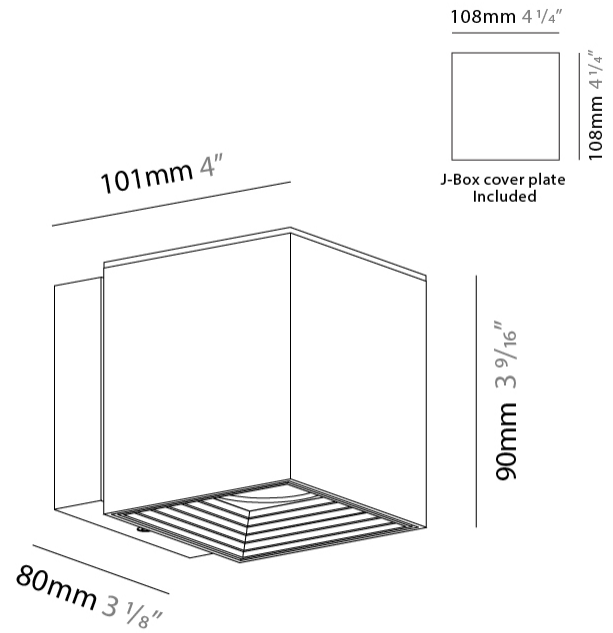

PROJECT
TYPE
SPECIFIER
QUANTITY
DATE

DAU SINGLE SURFACE

D93189R9-

base number Finish
Options

1. To build a product code in our configurator select the specify button on the base model # product page
2. To build a manual product code on this datasheet choose from the options listed below in blue font and add the suffix to the base model #

GENERAL

Series: Dau
Subseries: Dau Single
Brand: Milan
Division: Design
Mounting Type: Surface
Mounting Location: Wall
Subcategory: Downlight

PHYSICAL

Shape: Cube
Length (mm): 80
Length (in): 3 1/8
Height (mm): 90
Depth (mm): 101
Height (in): 3 9/16
Depth (in): 4
Extension (mm): 114
Extension (in): 4 1/2
Light Distribution: Direct
[Fixture Finish: BAL / MWL / BSL](#)
Fixture Material: Extruded Aluminum

ELECTRICAL

Lamp Type: LED
Input Wattage (W): 10
Total Output Wattage (W): 9.3
Dimming: Tri-Mode (Non-Dimming and Phase Dimming (120Vac only) and 0-10V Dimming)
Driver Included: Yes
Driver Location: Integrated
Driver Type: Constant Current - 120Vac
Driver Class: Class 2
Input Voltage (V): 120 - 277
Constant Current (MA): 350
Upon Request: Not included - see components) Remote: 0-10Vdc dimming / Phase dimming @120Vac only / 277Vac

LED

Number of LEDs: 1
Color Temperature (°K): 3000
Max. Delivered Lumen (lm): 956
CRI: >90 CRI
Lamp Life (hrs): 50000

OPTICAL

RATINGS AND CERTIFICATIONS

Certified By: Certified for North American Standards
IP rating: IP44