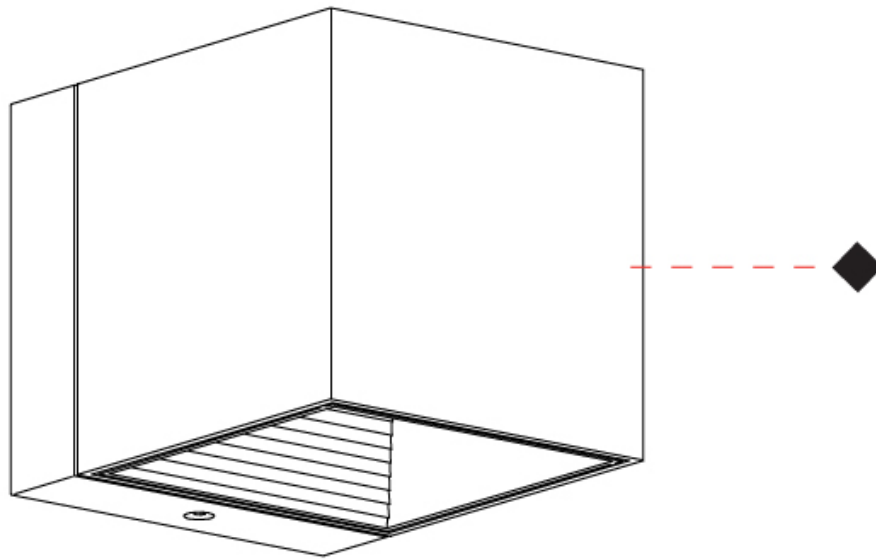

DAU SINGLE SURFACE

D93148R9-

PROJECT _____

TYPE _____

SPECIFIER _____

QUANTITY _____

DATE _____