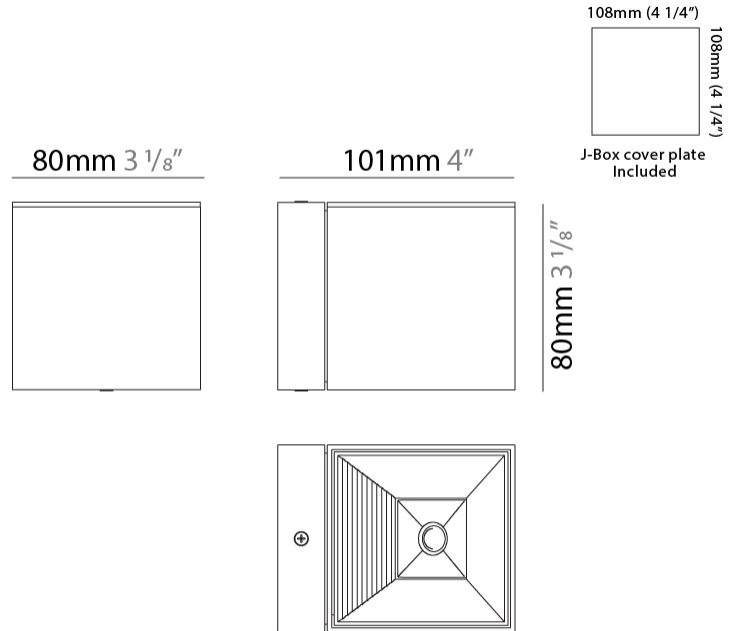

DAU SINGLE SURFACE

D93239-

base number   Finish
Options

PROJECT	_____
TYPE	_____
SPECIFIER	_____
QUANTITY	_____
DATE	_____

1. To build a product code in our configurator select the specify button on the base model # product page
2. To build a manual product code on this datasheet choose from the options listed below in blue font and add the suffix to the base model #

GENERAL

Series: Dau _____
Subseries: Dau Single _____
Brand: Milan _____
Division: Design _____
Mounting Type: Surface _____
Mounting Location: Wall _____
Subcategory: Downlight _____

PHYSICAL

Shape: Cube _____
Length (mm): 80 _____
Length (in): 3 1/8 _____
Height (mm): 80 _____
Depth (mm): 101 _____
Height (in): 3 1/8 _____
Depth (in): 4 _____
Extension (mm): 101 _____
Extension (in): 4 _____
Light Distribution: Direct _____
Fixture Finish: [BAL / MWL / BSL](#) _____
Fixture Material: Extruded Aluminum _____

ELECTRICAL

Lamp Type: LED _____
Input Wattage (W): 7 _____
Dimming: Electronic Low Voltage Dimming _____
Input Voltage (V): 120Vac Direct Line _____

LED

Number of LEDs: 1 _____
Color Temperature (°K): 3000 _____
Max. Delivered Lumen (lm): 665 _____
CRI: >90 CRI _____
Lamp Life (hrs): 50000 _____

OPTICAL

RATINGS AND CERTIFICATIONS

Certified By: Certified for North American Standards _____
IP rating: IP20 _____