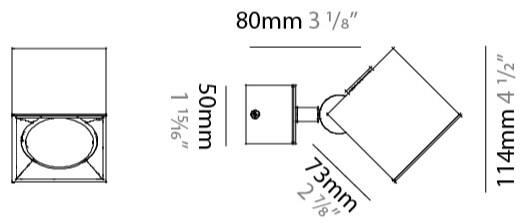

PROJECT	_____
TYPE	_____
SPECIFIER	_____
QUANTITY	_____
DATE	_____

DAU SINGLE SURFACE

D92019-

base number   Finish
Options

1. To build a product code in our configurator select the specify button on the base model # product page
2. To build a manual product code on this datasheet choose from the options listed below in blue font and add the suffix to the base model #

GENERAL

Series: Dau _____
Subseries: Dau Single _____
Brand: Milan _____
Division: Design _____
Mounting Type: Surface _____
Subcategory: Spots _____

PHYSICAL

Shape: Cube _____
Length (mm): 80 _____
Length (in): 3 1/8 _____
Width (mm): 83 _____
Width (in): 3 1/4 _____
Height (mm): 80 _____
Height (in): 3 1/8 _____
Max. Overall Height (mm): 160 _____
Max. Overall Height (in): 6 5/16 _____
Light Distribution: Adjustable / Direct _____
Weight (kg): 0.82 _____
Weight (lbs): 1.81 _____
Fixture Finish: [BAL](#) / [MWL](#) / [BSL](#) _____
Fixture Material: Extruded Aluminum _____

ELECTRICAL

Number of Lamps: 1 _____
Lamp Type: LED Retrofit _____
Lamp Shape: MR16 _____
Bulb Included: Bulb Not Included _____
Max. Wattage Per Lamp (W): 4 _____
Lamp Base: GU10 _____
Input Voltage (V): 120 _____

LED

OPTICAL

RATINGS AND CERTIFICATIONS

Certified By: Certified for North American Standards _____
IP rating: IP20 _____