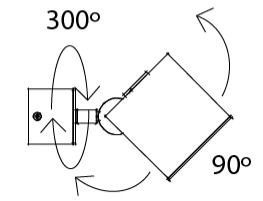

PROJECT	_____
TYPE	_____
SPECIFIER	_____
QUANTITY	_____
DATE	_____

DAU SINGLE SURFACE

D92019-

base number   Finish
Options

1. To build a product code in our configurator select the specify button on the base model # product page
2. To build a manual product code on this datasheet choose from the options listed below in blue font and add the suffix to the base model #

GENERAL

Series: Dau _____
Subseries: Dau Single _____
Brand: Milan _____
Division: Design _____
Mounting Type: Surface _____
Subcategory: Spots _____

PHYSICAL

Shape: Cube _____
Length (mm): 80 _____
Length (in): 3 1/8 _____
Width (mm): 83 _____
Width (in): 3 1/4 _____
Height (mm): 80 _____
Height (in): 3 1/8 _____
Max. Overall Height (mm): 160 _____
Max. Overall Height (in): 6 5/16 _____
Light Distribution: Adjustable / Direct _____
Weight (kg): 0.82 _____
Weight (lbs): 1.81 _____
Fixture Finish: [BAL](#) / [MWL](#) / [BSL](#) _____
Fixture Material: Extruded Aluminum _____

ELECTRICAL

Number of Lamps: 1 _____
Lamp Type: LED Retrofit _____
Lamp Shape: MR16 _____
Bulb Included: Bulb Not Included _____
Max. Wattage Per Lamp (W): 4 _____
Lamp Base: GU10 _____
Input Voltage (V): 120 _____

LED

OPTICAL

RATINGS AND CERTIFICATIONS

Certified By: Certified for North American Standards _____
IP rating: IP20 _____