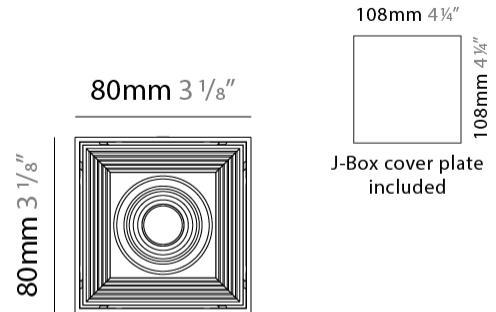

DAU SINGLE SURFACE

D92126R9-

base number Finish Options

1. To build a product code in our configurator select the specify button on the base model # product page
2. To build a manual product code on this datasheet choose from the options listed below in blue font and add the suffix to the base model #

GENERAL

Series: Dau
Subseries: Dau Single
Brand: Milan
Division: Design
Mounting Type: Surface
Mounting Location: Ceiling
Subcategory: Downlight

PHYSICAL

Shape: Cube
Length (mm): 80
Length (in): 3 1/8
Width (mm): 80
Width (in): 3 1/8
Height (mm): 91
Height (in): 3 9/16
Light Distribution: Direct
Fixture Finish: BAL / MWL / BSL
Fixture Material: Extruded Aluminum

ELECTRICAL

Lamp Type: LED
Input Wattage (W): 10
Total Output Wattage (W): 9.3
Dimming: Tri-Mode (Non-Dimming and Phase Dimming (120Vac only) and 0-10V Dimming)
Driver Included: No
Driver Location: Remote
Driver Type: Constant Current
Input Voltage (V): 120 - 277
Constant Current (MA): 350

LED

Number of LEDs: 1
Color Temperature (°K): 3000
Max. Delivered Lumen (lm): 956
CRI: >90 CRI
Lamp Life (hrs): 50000

OPTICAL

RATINGS AND CERTIFICATIONS

Certified By: Certified for North American Standards
IP rating: IP20

PROJECT
TYPE
SPECIFIER
QUANTITY
DATE