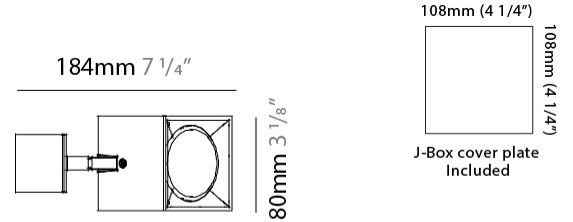

PROJECT	_____
TYPE	_____
SPECIFIER	_____
QUANTITY	_____
DATE	_____

DAU SINGLE SURFACE

D92019-

base number   Finish
Options

1. To build a product code in our configurator select the specify button on the base model # product page
2. To build a manual product code on this datasheet choose from the options listed below in blue font and add the suffix to the base model #

GENERAL

Series: Dau _____
Subseries: Dau Single _____
Brand: Milan _____
Division: Design _____
Mounting Type: Surface _____
Subcategory: Spots _____

PHYSICAL

Shape: Cube _____
Length (mm): 80 _____
Length (in): 3 1/8 _____
Width (mm): 83 _____
Width (in): 3 1/4 _____
Height (mm): 80 _____
Height (in): 3 1/8 _____
Max. Overall Height (mm): 160 _____
Max. Overall Height (in): 6 5/16 _____
Light Distribution: Adjustable / Direct _____
Weight (kg): 0.82 _____
Weight (lbs): 1.81 _____
Fixture Finish: [BAL](#) / [MWL](#) / [BSL](#) _____
Fixture Material: Extruded Aluminum _____

ELECTRICAL

Number of Lamps: 1 _____
Lamp Type: LED Retrofit _____
Lamp Shape: MR16 _____
Bulb Included: Bulb Not Included _____
Max. Wattage Per Lamp (W): 4 _____
Lamp Base: GU10 _____
Input Voltage (V): 120 _____

LED

OPTICAL

RATINGS AND CERTIFICATIONS

Certified By: Certified for North American Standards _____
IP rating: IP20 _____